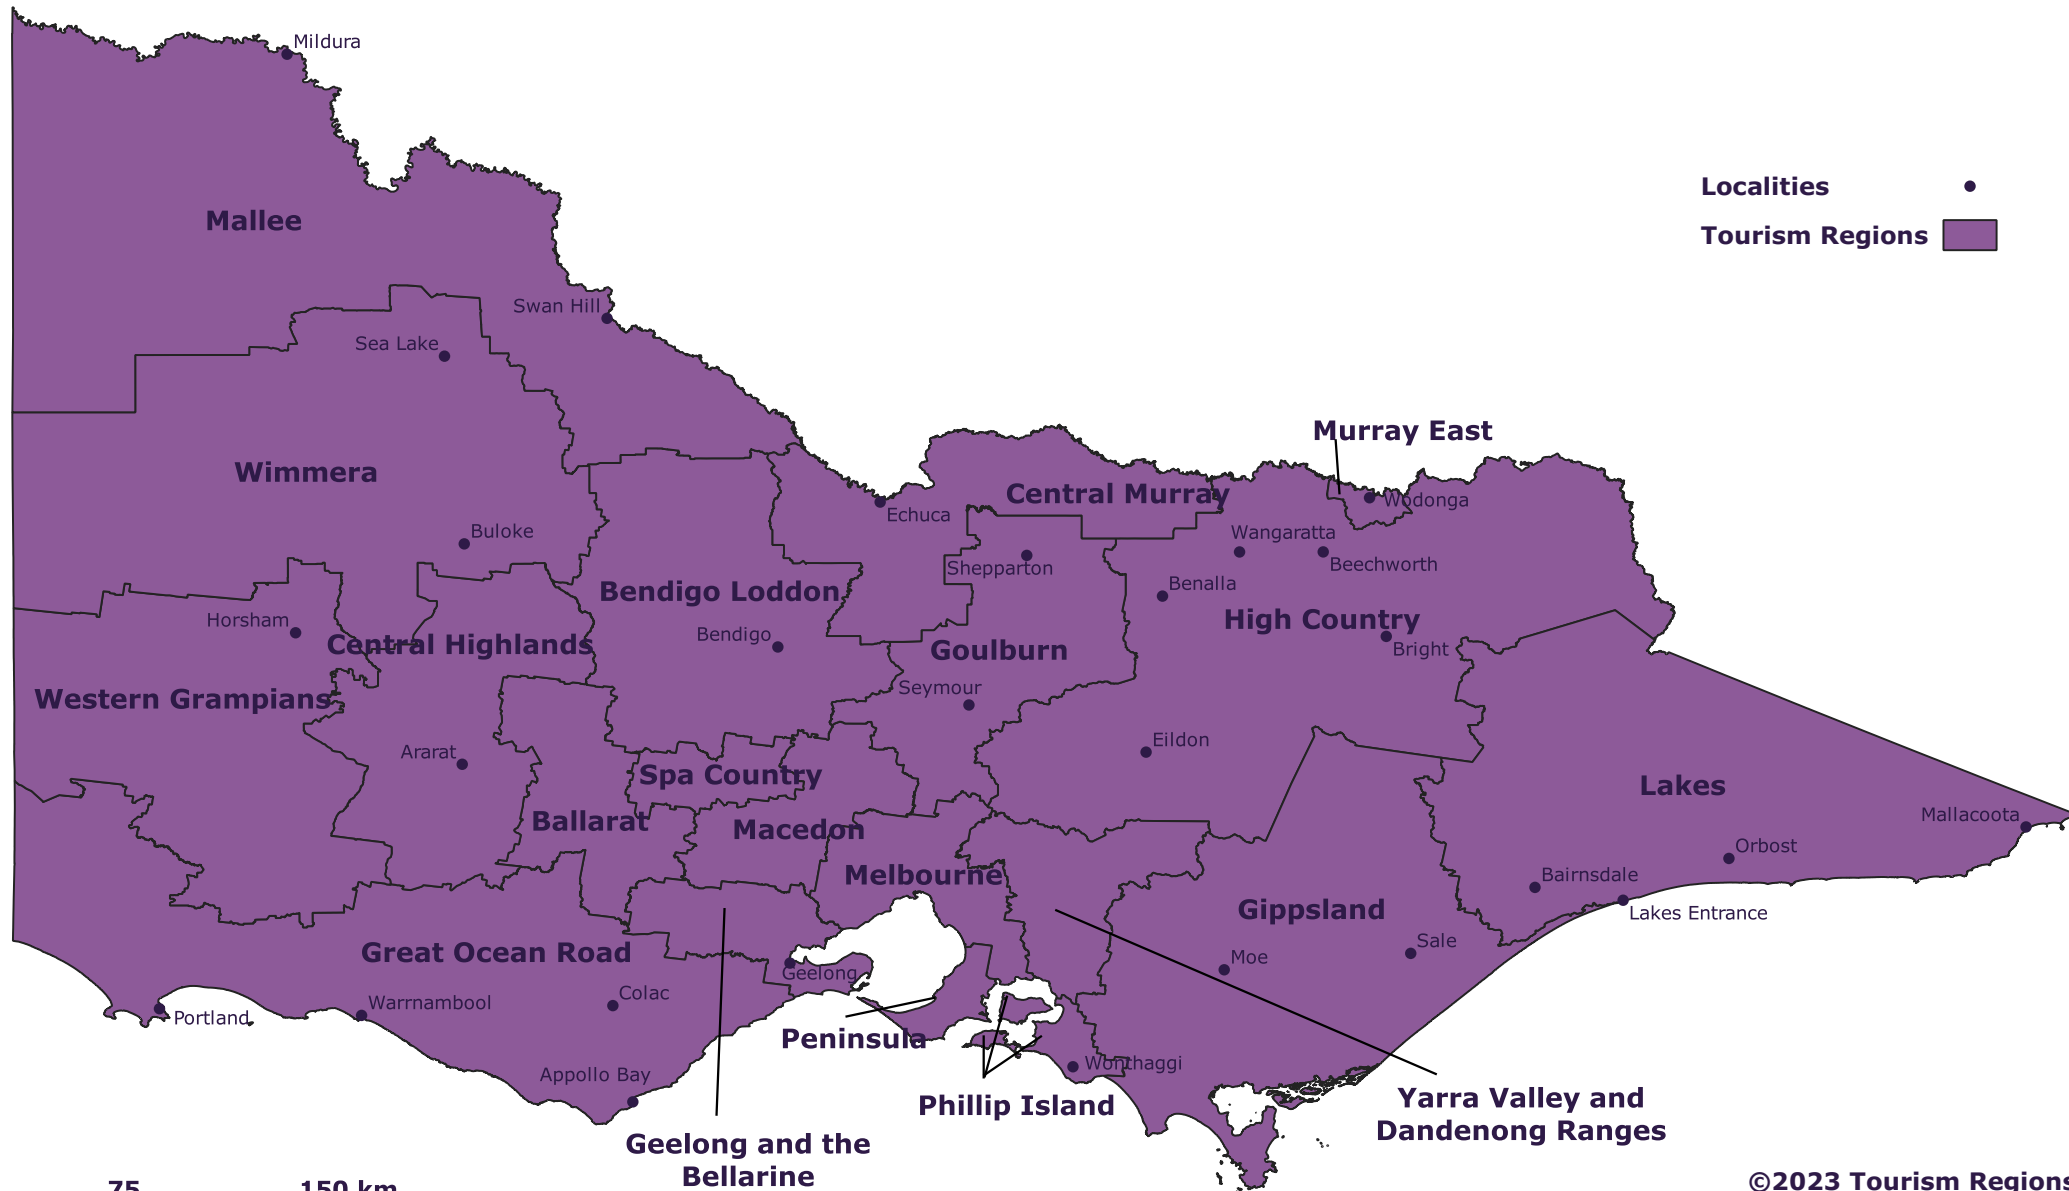

# TOURISM REGIONS 2023 - VICTORIA

0 75 150 km