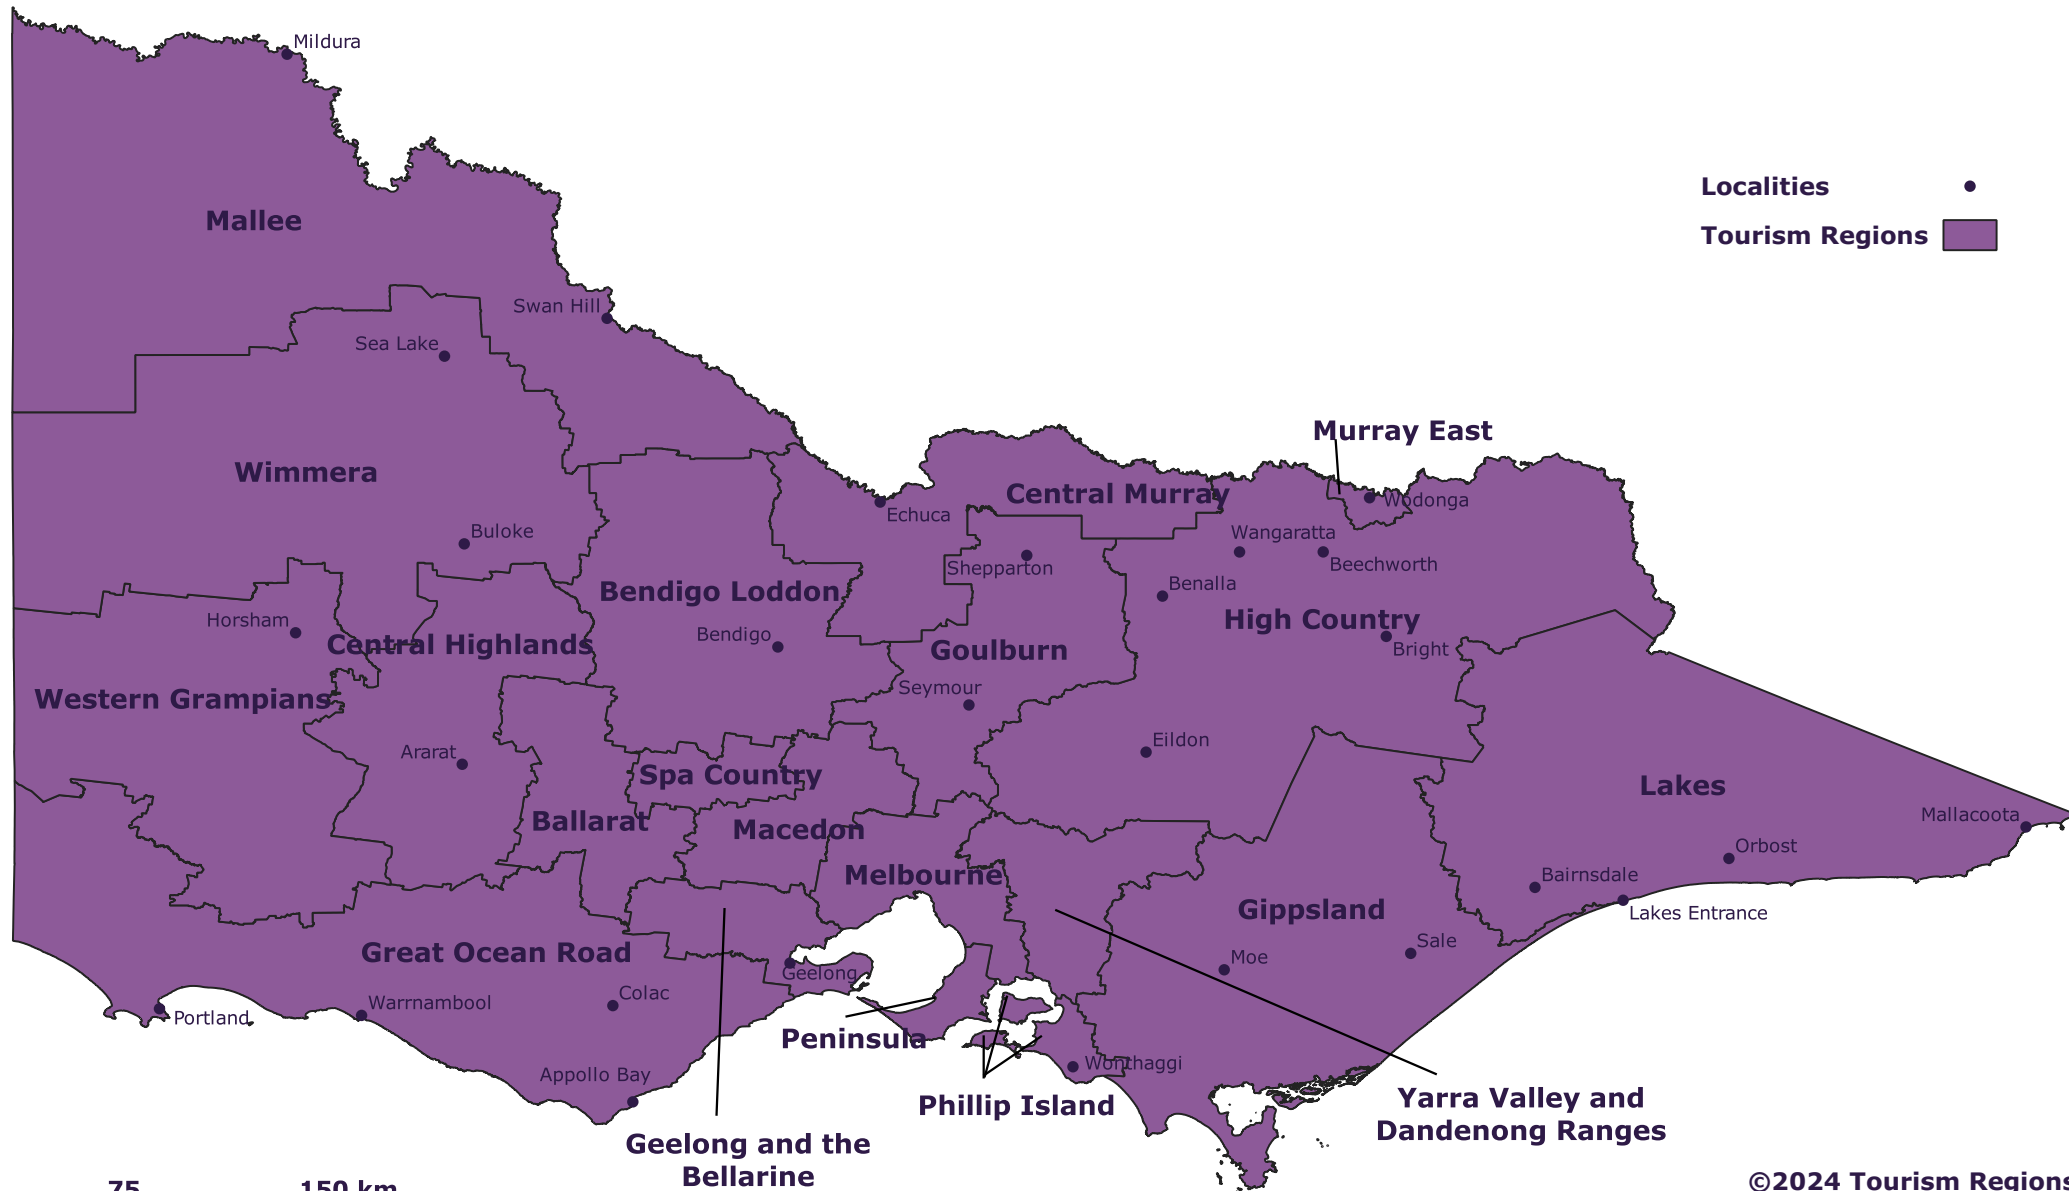

TOURISM REGIONS 2024 - VICTORIA

0 75 150 km